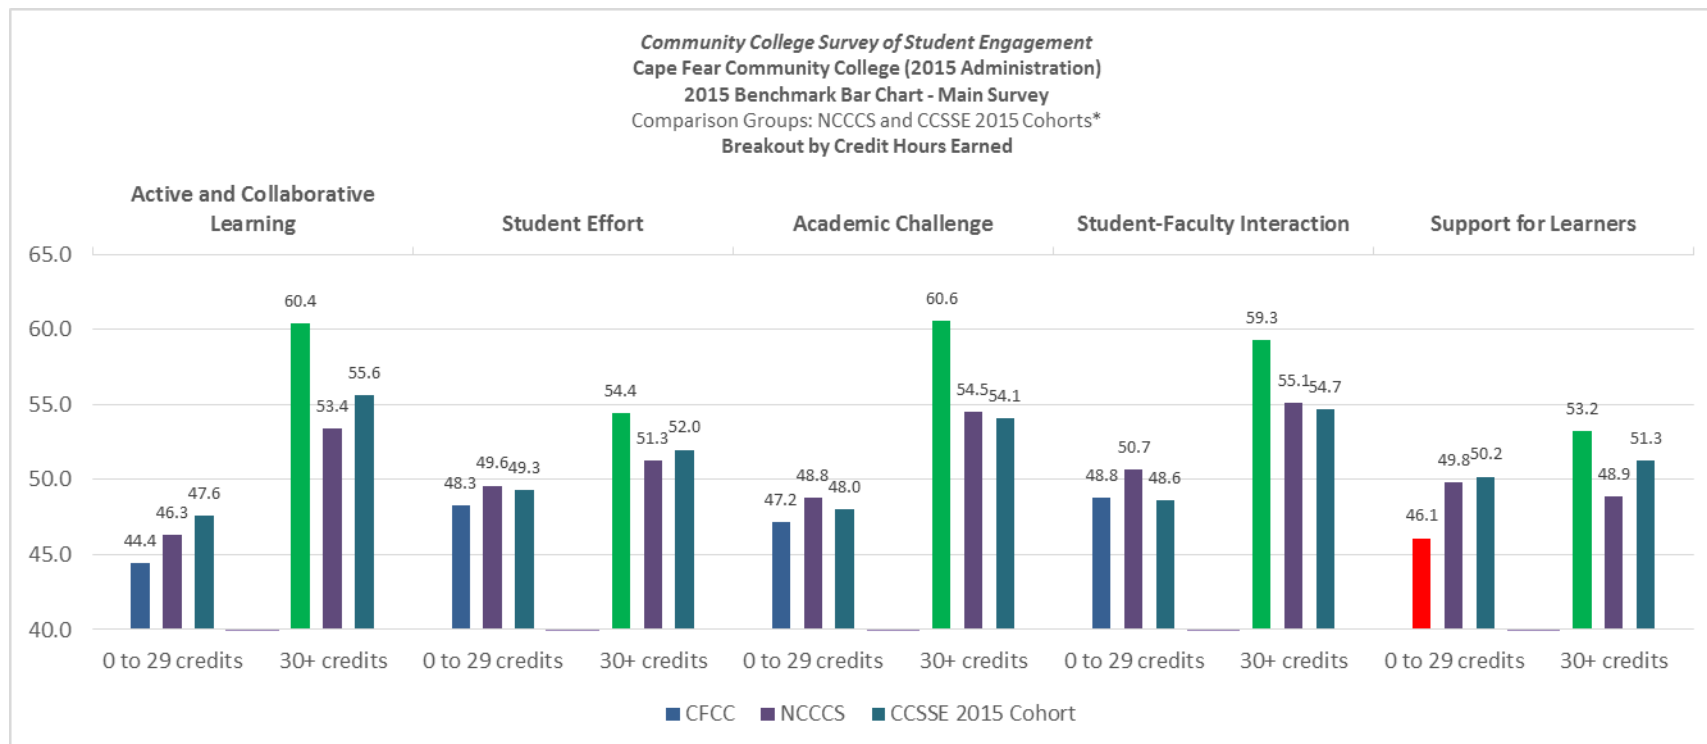

CCSSE Benchmark Results for CFCC Compared to NCCCS Cohort and CCSSE Cohort, by Credit Hours Earned

- A green bar indicates ≥3 points higher score for CFCC compared to NCCCS Cohort
- A red bar indicates ≥3 points lower score for CFCC compared to NCCCS Cohort
- NCCCS Cohort:
 - Asheville-Buncombe Technical Community College
 - Forsyth Technical Community College
 - Gaston College
 - Guilford Technical Community College
 - Pitt Community College
 - Rowan-Cabarrus Community College
 - Wake Technical Community College